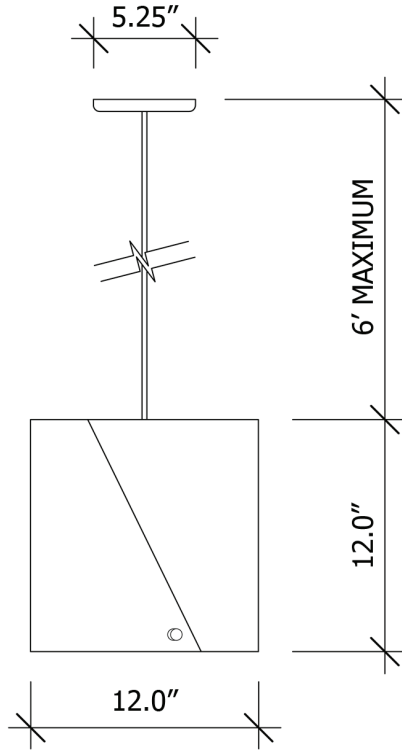

by CL STERLING & SON
illumensity

Visit us online at www.illumensity.com

All of our products are UL listed.

Customer Service can be contacted
9:00AM to 5:00PM EST.