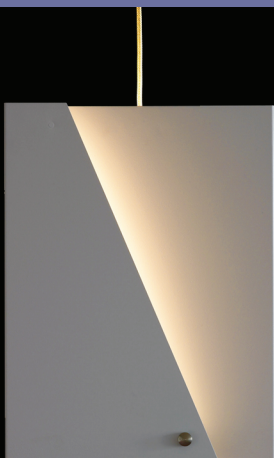

## Large Square Pendant Eclipse Collection

### Dimensions:

Shade width: 12"

Shade length: 12"

Shade height: 16"

Canopy: 5.25" dia. x 0.65" h

Cord length: 6' (adjustable)

### Materials:

Shade and canopy: cold rolled steel

Buttons: nickel plated brass

Cord: metallic braid with clear sleeve

### Colors:

soft white