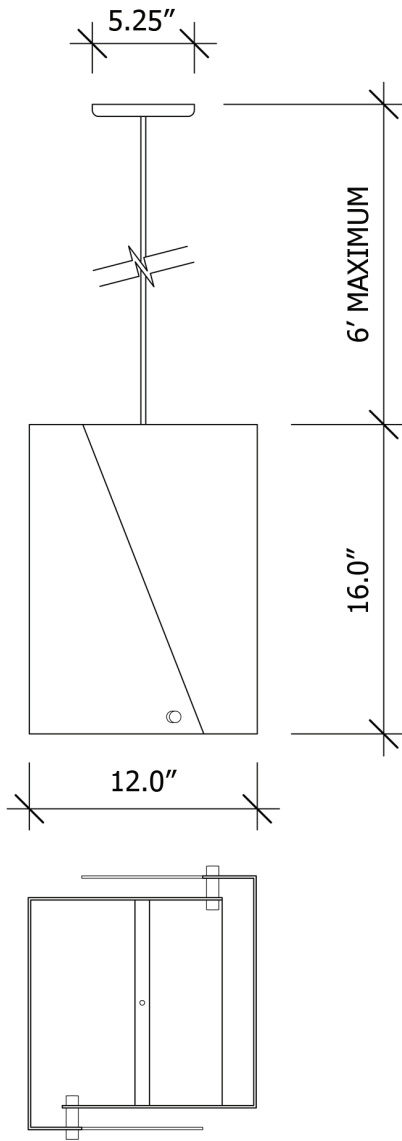

by CL STERLING & SON
illumensity

Visit us online at www.illumensity.com

All of our products are UL listed.

Customer Service can be contacted
9:00AM to 5:00PM EST.